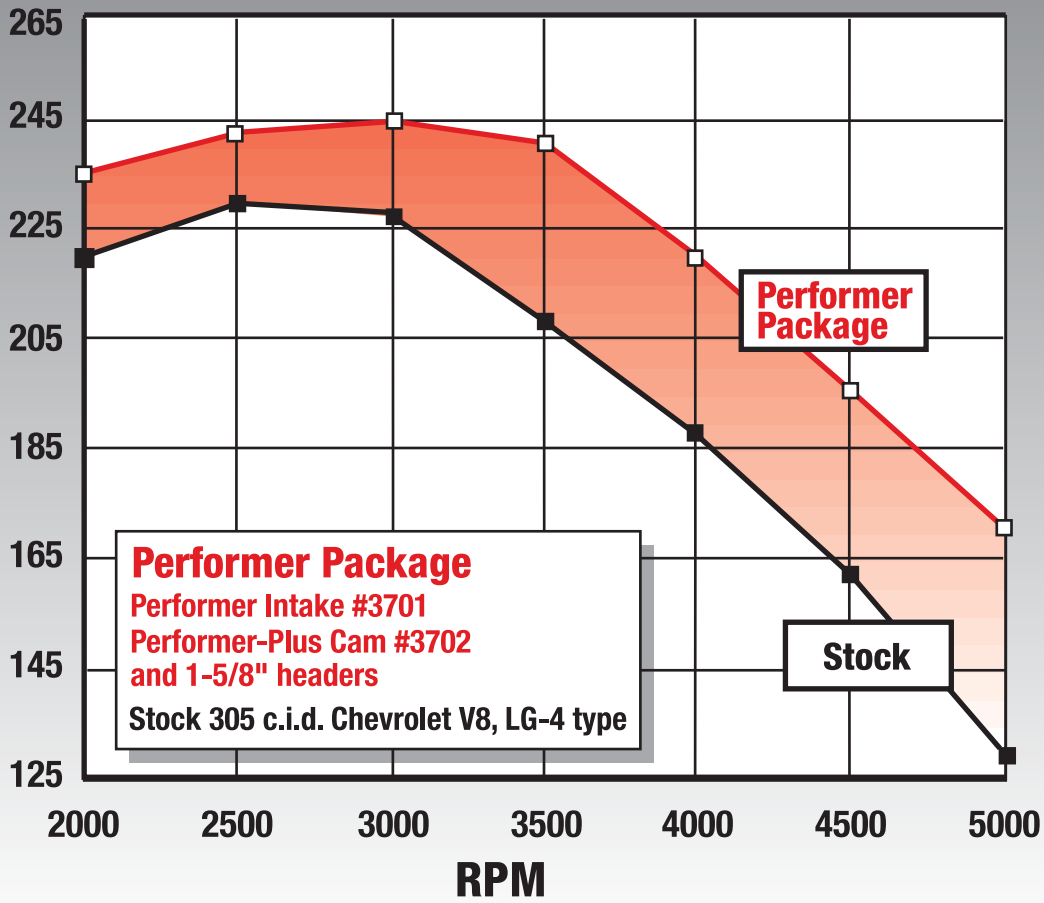

TORQUE

Performer Package
Performer Intake #3701
Performer-Plus Cam #3702
and 1-5/8" headers
Stock 305 c.i.d. Chevrolet V8, LG-4 type

Performer Package

Stock